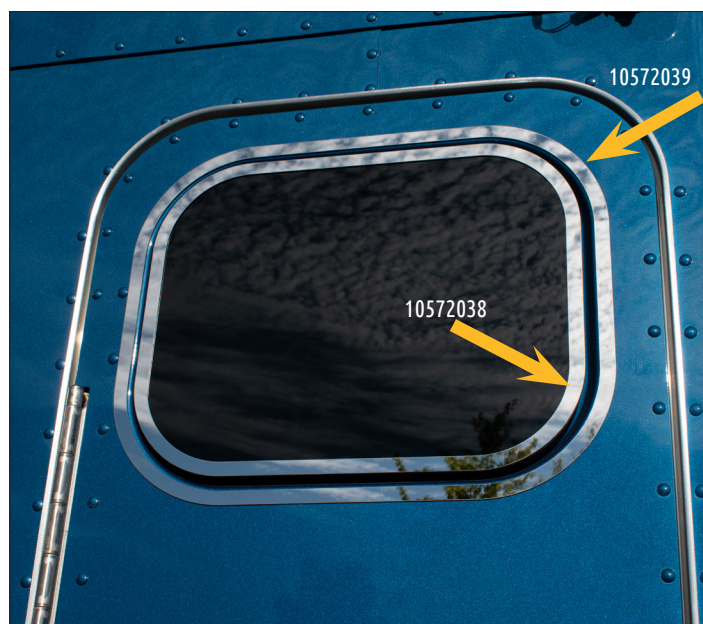

10572039

10572038

SLEEPER WINDOW TRIM

A high-quality 304 stainless steel ring to accentuate the sleeper window. Attaches using hardware and supplied 3M two-sided tape. Sold in pairs (driver/passenger).

579/567 - INNER RING (ATTACHES TO GLASS)

10572038

579/567 - OUTER RING (ATTACHES TO TRUCK)

10572039