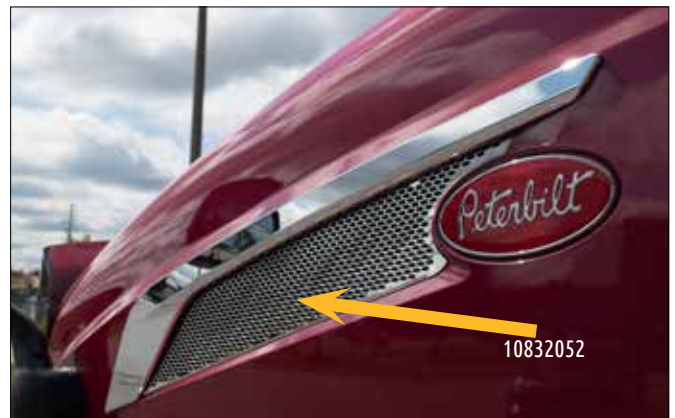

INTAKE GRILLE

Replaces existing OEM air intake grille with a high-quality 304 stainless steel version. Attaches using hardware and supplied 3M two-sided tape. Sold in pairs.

NEW MODEL/MLU 579 2022+

10832052

NEW MODEL/MLU 579 2022+ WITHOUT OEM AIR INTAKE BEZEL

10832053